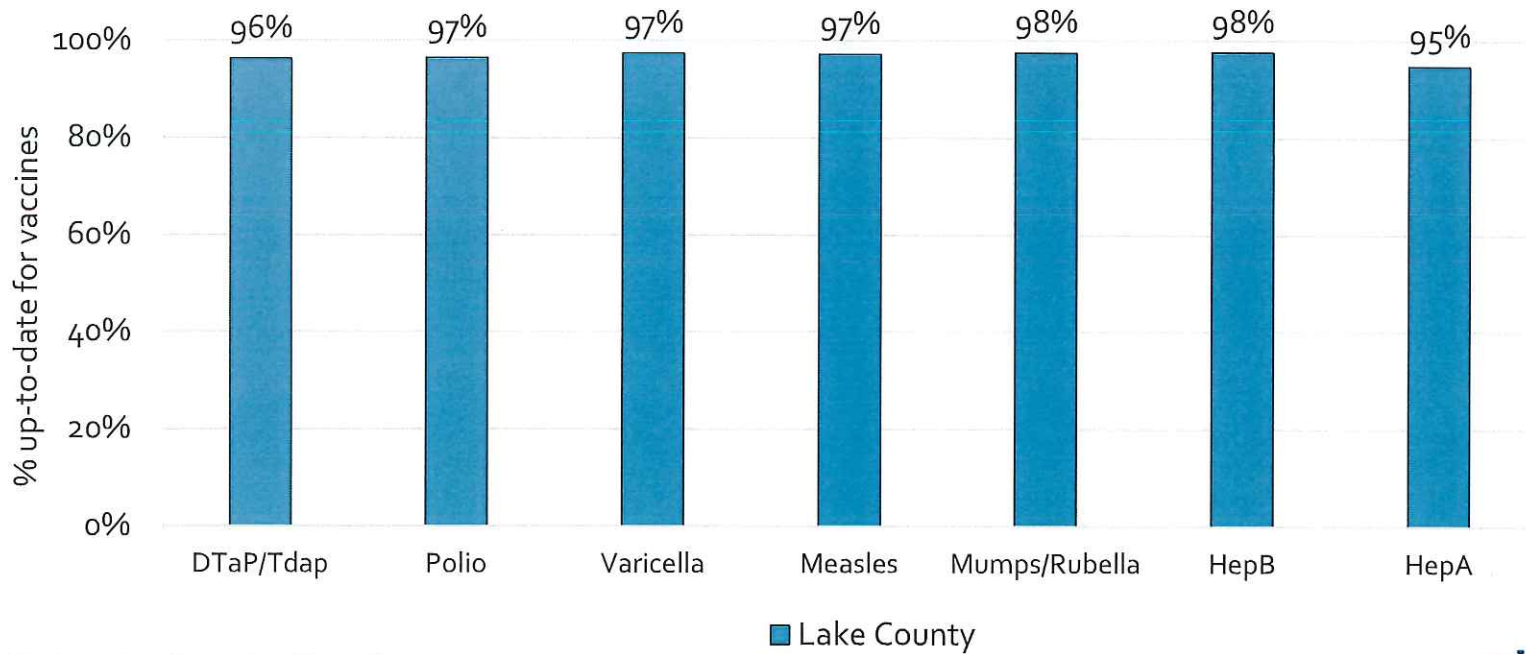

How many school-age kids* are up-to-date on vaccines in your county?

*Kindergarten through 12th grade.

Assessment date: 02/29/2016

Data source: Immunization Primary Review Summary Reports